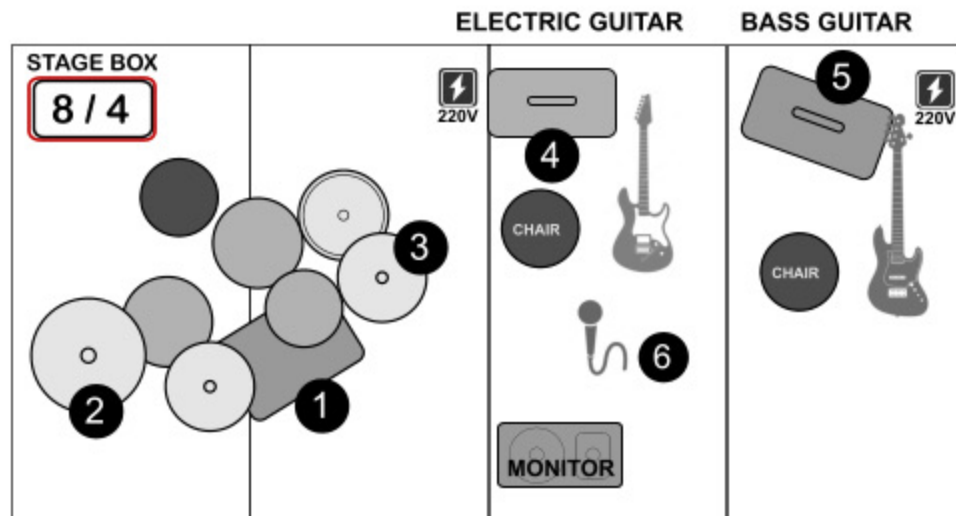

IZTOK MLAKAR
PEGULE

STAGE PLOT
AUDIO RIDER

TEHNIČAL INFO:
ALEKS LOVRIČ PETRIČ
040 129 170
lovricpetric.aleks@gmail.com